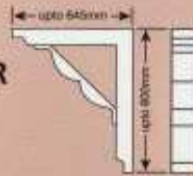

DECOR LEGS

Gallows