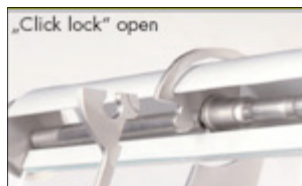

The trick with the "click":