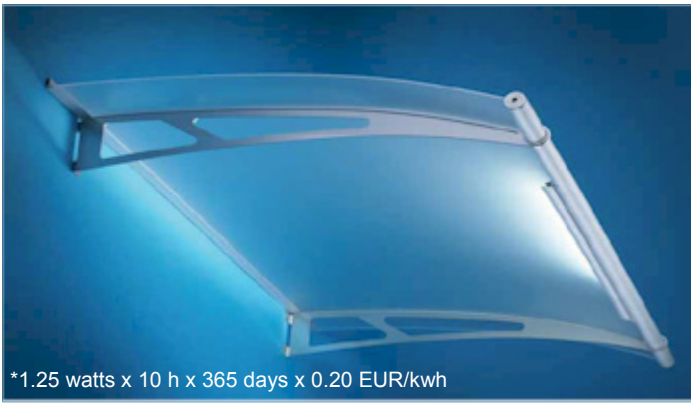

LIGHT CREATES ATMOSPHERE

The modern **LIGHTLINE** design by itself will add flair and functionality to your front door. The typical bow silhouette with its transparent or colour frosted appearance will be an inviting eye-catcher. Create an additional optical highlight now with the **LIGHTLINE** lighting element. The low voltage system is safe and easy to assemble. Twenty-one watertight energy-saving flat LEDs per lighting element create an unobtrusive and soft play of colours. A day/night sensor switches the lighting on or off automatically according to light conditions.

*1.25 watts x 10 h x 365 days x 0.20 EUR/kwh