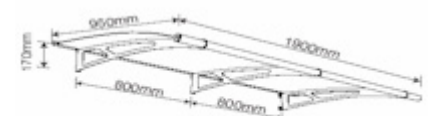

LIGHTLINE 1900