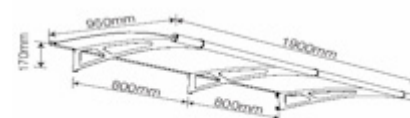

Side panels can be
installed left or right

Integrated aluminium rain
gutter with downspout
on both sides

Aluminium wall connection
fittings with hidden rubber joint

Simple installation with
stainless steel clamps

Side Panels

Side Panel Left or Right
1670 x 620 x 320 mm

Available In
**Acrylic Glass Clear
Acrylic Glass Frosted blue
Acrylic Glass Frosted White
Acrylic Glass Frosted Green**

LIGHTLINE 1500

LIGHTLINE 1900