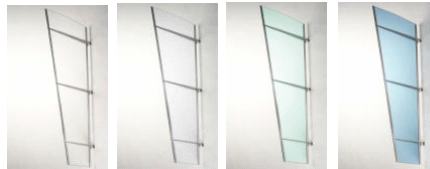

Side panels can be
installed left or right

Integrated aluminium rain
gutter with downspout
on both sides

Aluminium wall connection
fittings with hidden rubber joint

Simple installation with
stainless steel clamps

Acrylic Glass Clear,
Acrylic Glass Frosted blue,
Acrylic Glass Frosted White,
Acrylic Glass Frosted Green

Three Beam Canopy

Door Canopy 1900 x 950 mm

Available in

Acrylic Glass Clear,
Acrylic Glass Frosted blue,
Acrylic Glass Frosted White,
Acrylic Glass Frosted Green

Four Beam Canopy

Door Canopy 2700 x 950 mm
Available in

Acrylic Glass Clear,
Acrylic Glass Frosted blue,
Acrylic Glass Frosted White,
Acrylic Glass Frosted Green

Side Panels

Side Panel Left or Right
1670 x 620 x 320 mm