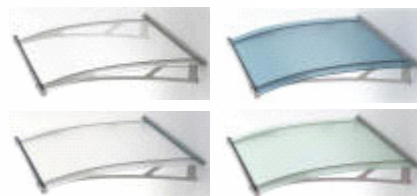

Side panels can be
installed left or right

Integrated aluminium rain
gutter with downspout
on both sides

Aluminium wall connection
fittings with hidden rubber joint

Simple installation with
stainless steel clamps

*1.25 watts x 10 h x 365 days x 0.20 EUR/kwh

Two Beam Canopy

Door Canopy 1500 x 950 mm
Available in

**Acrylic Glass Clear,
Acrylic Glass Frosted blue,
Acrylic Glass Frosted White,
Acrylic Glass Frosted Green**

Two Beam XL Canopy

Door Canopy 2050 x 1500 mm
Available in

**Acrylic Glass Clear,
Acrylic Glass Frosted blue,
Acrylic Glass Frosted White,
Acrylic Glass Frosted Green**

Three Beam Canopy

Door Canopy 1900 x 950 mm