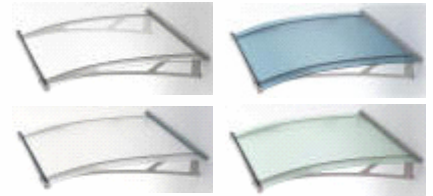

Side panels can be
installed left or right

Integrated aluminium rain
gutter with downspout
on both sides

Aluminium wall connection
fittings with hidden rubber joint

Simple installation with
stainless steel clamps

Two Beam Canopy

Door Canopy 1500 x 950 mm
Available in

Acrylic Glass Clear,
Acrylic Glass Frosted blue,
Acrylic Glass Frosted White,
Acrylic Glass Frosted Green

Two Beam XL Canopy

Door Canopy 2050 x 1500 mm
Available in