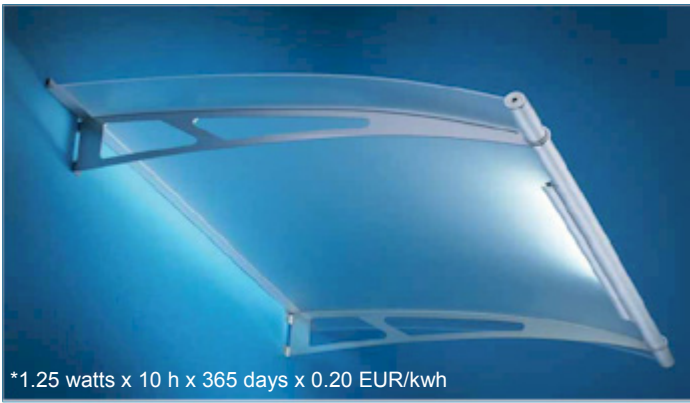

Side panels can be
installed left or right

Integrated aluminium rain
gutter with downspout
on both sides

Aluminium wall connection
fittings with hidden rubber joint

Simple installation with
stainless steel clamps

- Clear
- Frosted Blue
- Frosted Green
- Frosted White

LIGHTLINE XL 2050 x 1500 mm

The trick with the "click":

*1.25 watts x 10 h x 365 days x 0.20 EUR/kwh

LIGHT CREATES ATMOSPHERE

The modern **LIGHTLINE** design by itself will add flair and functionality to your front door. The typical bow silhouette with its transparent or colour frosted appearance will be an inviting eye-catcher. Create an additional optical highlight now with the **LIGHTLINE** lighting element. The low voltage system is safe and easy to assemble. Twenty-one watertight energy-saving flat LEDs per lighting element create an unobtrusive and soft play of colours. A day/night sensor switches the lighting on or off automatically according to light conditions.