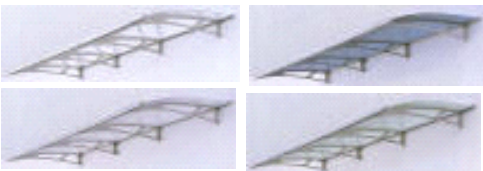

Four Beam Canopy