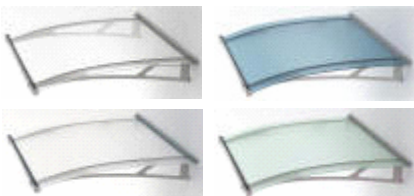

Two Beam Canopy

Door Canopy 1500 x 950 mm
Available in

**Acrylic Glass Clear,
Acrylic Glass Frosted blue,
Acrylic Glass Frosted White,
Acrylic Glass Frosted Green**