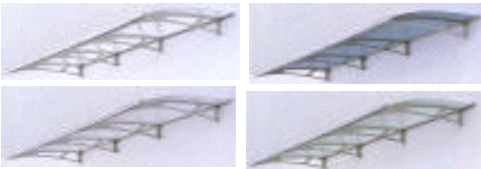

Four Beam Canopy