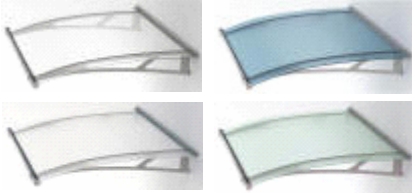

Side panels can be
installed left or right

Integrated aluminium rain
gutter with downspout
on both sides

Aluminium wall connection
fittings with hidden rubber joint

Simple installation with
stainless steel clamps

- Clear
- Frosted Blue
- Frosted Green
- Frosted White

LIGHTLINE XL 2050 x 1500 mm

The trick with the "click":

*1.25 watts x 10 h x 365 days x 0.20 EUR/kwh

LIGHT CREATES ATMOSPHERE

The modern **LIGHTLINE** design by itself will add flair and functionality to your front door. The typical bow silhouette with its transparent or colour frosted appearance will be an inviting eye-catcher. Create an additional optical highlight now with the **LIGHTLINE** lighting element. The low voltage system is safe and easy to assemble. Twenty-one watertight energy-saving flat LEDs per lighting element create an unobtrusive and soft play of colours. A day/night sensor switches the lighting on or off automatically according to light conditions.

Two Beam Canopy

Door Canopy 1500 x 950 mm
Available in

Acrylic Glass Clear,
Acrylic Glass Frosted blue,
Acrylic Glass Frosted White,
Acrylic Glass Frosted Green

Two Beam XL Canopy

Door Canopy 2050 x 1500 mm
Available in