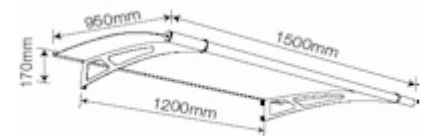

LIGHTLINE 1500