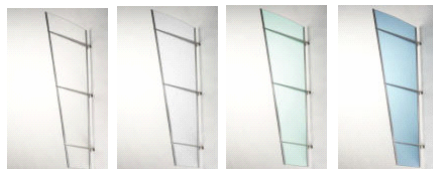

Side panels can be
installed left or right

Integrated aluminium rain
gutter with downspout
on both sides

Aluminium wall connection
fittings with hidden rubber joint

Simple installation with
stainless steel clamps

Available in

**Acrylic Glass Clear,
Acrylic Glass Frosted blue,
Acrylic Glass Frosted White,
Acrylic Glass Frosted Green**

Four Beam Canopy

Door Canopy 2700 x 950 mm
Available in

**Acrylic Glass Clear,
Acrylic Glass Frosted blue,
Acrylic Glass Frosted White,
Acrylic Glass Frosted Green**

Side Panels

Side Panel Left or Right
1670 x 620 x 320 mm

Available In
**Acrylic Glass Clear
Acrylic Glass Frosted blue
Acrylic Glass Frosted White
Acrylic Glass Frosted Green**

LIGHTLINE 1500

LIGHTLINE 1900