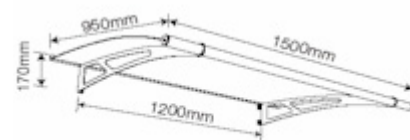

Side panels can be
installed left or right

Integrated aluminium rain
gutter with downspout
on both sides

Aluminium wall connection
fittings with hidden rubber joint

Simple installation with
stainless steel clamps

Side Panels

Side Panel Left or Right
1670 x 620 x 320 mm

Available In
**Acrylic Glass Clear
Acrylic Glass Frosted blue
Acrylic Glass Frosted White
Acrylic Glass Frosted Green**

LIGHTLINE 1500

LIGHTLINE 1900