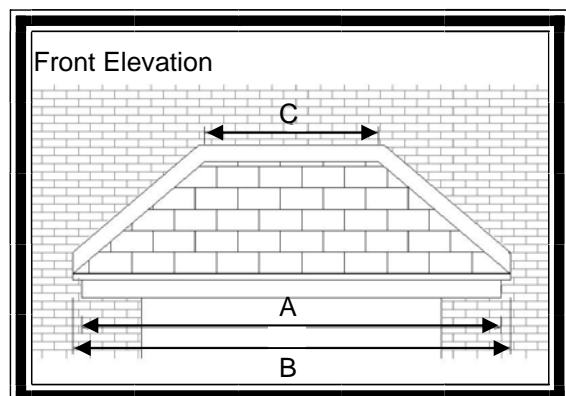

## Features

- \* Rosemary tiled roof
- \* Hipped style
- \* Choice of tile colour
- \* Variable sizes available
- \* Optional leg brackets
- \* Easy to fit

A beautiful hipped style over-door canopy with an authentic Rosemary tiled roof detail. Tile colours are available in range of brown, terracotta or grey to match the house roof tiles or to match aesthetically with the style of the house. The soffit (base) section is white.

For sizes and dimension of canopies available refer to table below.

## Dimensions

A	B	C	D	E	F
1420	1500	360	545	585(incl 70mmflashing)	640
1760	1840	730	545	585(incl 70mmflashing)	640
2100	2180	1060	545	585(incl 70mmflashing)	640
2280	2360	1200	545	585(incl 70mmflashing)	640
2630	2710	1600	545	585(incl 70mmflashing)	640
3280	3360	2220	545	585(incl 70mmflashing)	640
3450	3530	2470	545	585(incl 70mmflashing)	640
4800	4880	3750	545	585(incl 70mmflashing)	640
2160	2240	1150	830	870(incl 70mmflashing)	710