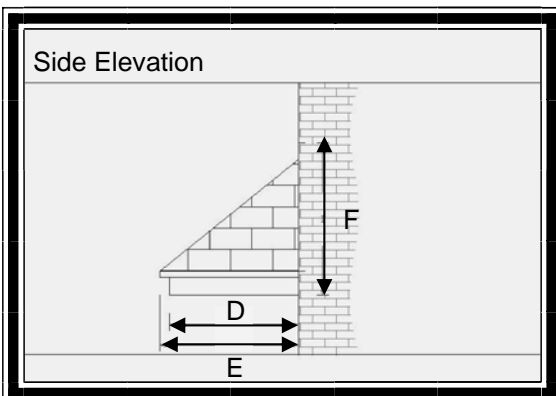

## Features

- \* Rosemary tiled roof
- \* Hipped style
- \* Choice of tile colour
- \* Variable sizes available
- \* Optional leg brackets
- \* Easy to fit

A beautiful hipped style over-door canopy with an authentic Rosemary tiled roof detail. Tile colours are available in range of brown, terracotta or grey to match the house roof tiles or to match aesthetically with the style of the house. The soffit (base) section is white.

## Dimensions

A	B	C	D	E	F
1420	1500	360	545	585(incl 70mmflashing)	640
1760	1840	730	545	585(incl 70mmflashing)	640
2100	2180	1060	545	585(incl 70mmflashing)	640
2280	2360	1200	545	585(incl 70mmflashing)	640
2630	2710	1600	545	585(incl 70mmflashing)	640
3280	3360	2220	545	585(incl 70mmflashing)	640
3450	3530	2470	545	585(incl 70mmflashing)	640
4800	4880	3750	545	585(incl 70mmflashing)	640
2160	2240	1150	830	870(incl 70mmflashing)	710