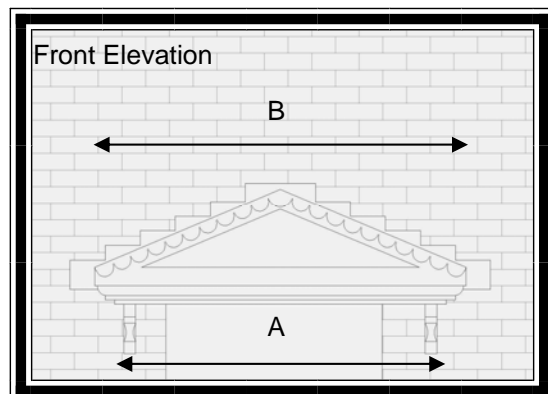

Roman Canopy

Features

- * Riven Slate effect roof
- * Dual Pitched
- * Choice of tile colour
- * Variable sizes available
- * Optional leg brackets
- * Scalloped or Straight edge
- * Easy to fit

An attractive dual-pitched over-door canopy with an authentic riven slate effect roof and scalloped detail. The roof is available in range of grey or black to match aesthetically with the style of the house. The soffit (base) section is white.

For sizes and dimension of canopies available refer to table below.

Dimensions

A	B	C	D	E	F
1380	1550	680	470(incl 70mmflashing)	600	
1730	1880	680	470(incl 70mmflashing)	600	