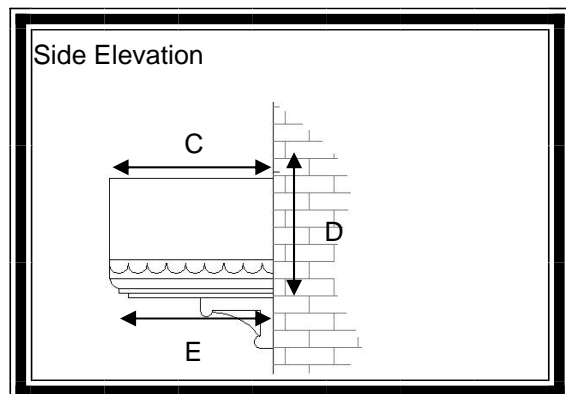

Roman Canopy

Features

- * Riven Slate effect roof
- * Dual Pitched
- * Choice of tile colour
- * Variable sizes available
- * Optional leg brackets
- * Scalloped or Straight edge
- * Easy to fit

An attractive dual-pitched over-door canopy with an authentic riven slate effect roof and scalloped detail. The roof is available in range of grey or black to match aesthetically with the style of the house. The soffit (base) section is white.

For sizes and dimension of canopies available refer to table below.

Dimensions

A	B	C	D	E	F
1380	1550	680	470(incl 70mmflashing)	600	
1730	1880	680	470(incl 70mmflashing)	600	