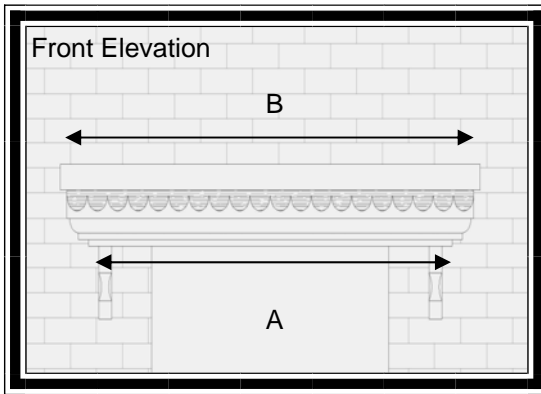

Georgian Canopy

Features

- * Variable sizes available
- * Riven Slate top
- * Optional leg brackets
- * Scalloped/straight edge
- * Easy to fit

A practical and attractive flat over-door canopy with an authentic riven slate effect roof with scalloped or straight detail. The roof is available in range of grey or black to match aesthetically with the style of house. The soffit (base) section is white.

For sizes and dimension of canopies available refer to table below.

Dimensions

A	B	C	D	E	F
1420	1580	680	220 (incl 70mm flashing)	600	
1650	1810	680	220 (incl 70mm flashing)	600	
2000	2160	680	220 (incl 70mm flashing)	600	
2150	2310	680	220 (incl 70mm flashing)	600	
2400	2560	680	220 (incl 70mm flashing)	600	
2800	2960	680	220 (incl 70mm flashing)	600	
4300	4460	680	220 (incl 70mm flashing)	600	

Variable lengths Available Up to 4300mm(roof size)