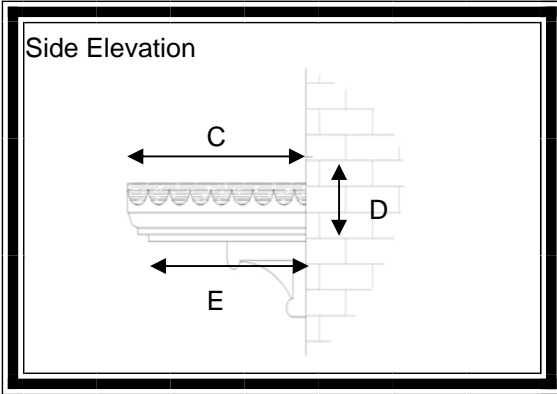

Georgian Canopy

Features

- * Variable sizes available
- * Riven Slate top
- * Optional leg brackets
- * Scalloped/straight edge
- * Easy to fit

A practical and attractive flat over-door canopy with an authentic riven slate effect roof with scalloped or straight detail. The roof is available in range of grey or black to match aesthetically with the style of house. The soffit (base) section is white.

For sizes and dimension of canopies available refer to table below.

Dimensions

A	B	C	D	E	F
1420	1580	680	220 (incl 70mm flashing)	600	
1650	1810	680	220 (incl 70mm flashing)	600	
2000	2160	680	220 (incl 70mm flashing)	600	
2150	2310	680	220 (incl 70mm flashing)	600	
2400	2560	680	220 (incl 70mm flashing)	600	
2800	2960	680	220 (incl 70mm flashing)	600	
4300	4460	680	220 (incl 70mm flashing)	600	

Variable lengths Available Up to 4300mm(roof size)